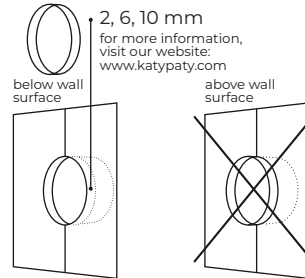

Switch to porcelain

KATY
PATY

Porcelain switches - eny plug

ROO

DIMENSIONS

VOLTAGE

IP20

WIRING DIAGRAM

MACHINE & WARRANTY

Extended warranty:
for porcelain: 50 years

DISTANCE BETWEEN BOXES

GAP

for gap below the wall surface
use following reduction

COLORS (SURFACE)

Glossy
Matt

SCREWS