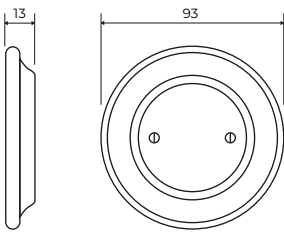

Switch to porcelain

KATY
PATY

Porcelain switches - eny plug

ROO

DIMENSIONS

VOLTAGE

IP20

WIRING DIAGRAM

Stainless
Black
Silver
Brass
White

TIGHTENING TORQUE

ASSEMBLY

COMPATIBILITY OF BOXES

FRAGILE

HANDLE WITH CARE

BLOCKED FOR TRANSPORT

Weight: 120g