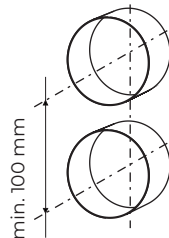

DISTANCE BETWEEN BOXES