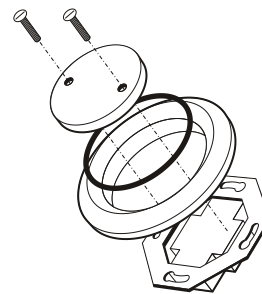

Switch to porcelain

KATY
PATY

Porcelain switches - eny plug

ROO

DIMENSIONS

VOLTAGE

IP20

WIRING DIAGRAM

MACHINE & WARRANTY

Extended warranty:
for porcelain: 50 years

DISTANCE BETWEEN BOXES

GAP

for gap below the wall surface
use following reduction

COLORS (SURFACE)

Glossy
Matt

SCREWS

Stainless
Black
Silver
Brass
White

TIGHTENING TORQUE

ASSEMBLY

COMPATIBILITY OF BOXES

FRAGILE

HANDLE WITH CARE

BLOCKED FOR TRANSPORT

Weight: 120g