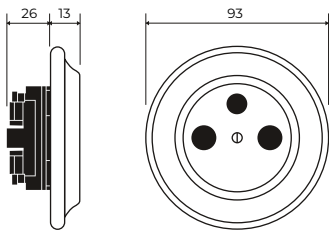

Porcelain switches - TV socket

ROO

DIMENSIONS

VOLTAGE

TV + R + SAT

A = 1dB, B = 10dB
500 mA, 24 V DC,
IP20

WIRING DIAGRAM

MACHINE & WARRANTY

O3ZOR

Extended warranty:
for porcelain: 50 years
for el. machine: 10 years

DISTANCE BETWEEN BOXES

GAP

for gap below the wall surface
use following reduction

COLORS (SURFACE)

Glossy
Matt

SCREWS