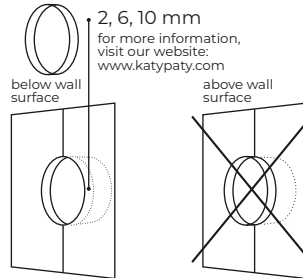

GAP

for gap below the wall surface
use following reduction

COLORS (SURFACE)

Glossy
Matt