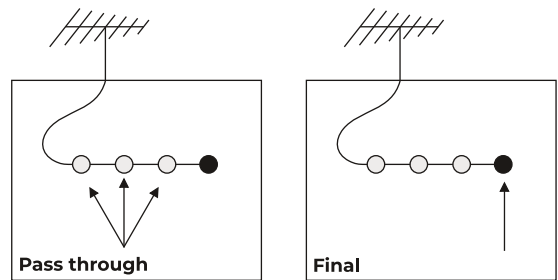

Porcelain switches - TV socket

ROO

DIMENSIONS

VOLTAGE

TV + R + SAT

A = 1dB, B = 10dB
500 mA, 24 V DC,
IP20

WIRING DIAGRAM

MACHINE & WARRANTY

O3ZOR

Extended warranty:
for porcelain: 50 years
for el. machine: 10 years

DISTANCE BETWEEN BOXES

GAP

for gap below the wall surface
use following reduction

COLORS (SURFACE)

Glossy
Matt

SCREWS