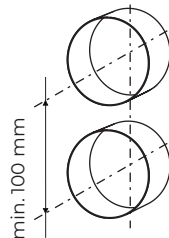

DISTANCE BETWEEN BOXES