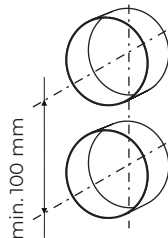

Porcelain switches - repro socket

ROO

DIMENSIONS

VOLTAGE

IP20

WIRING DIAGRAM

MACHINE & WARRANTY

O3ZOR for KATY PATY

Extended warranty:
for porcelain: 50 years
for el. machine: 10 years

DISTANCE BETWEEN BOXES

GAP

for gap below the wall surface
use following reduction

COLORS (SURFACE)

Glossy
Matt

SCREWS

TIGHTENING TORQUE