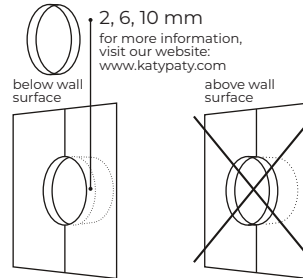

Porcelain switches - repro socket

ROO

DIMENSIONS

VOLTAGE

IP20

WIRING DIAGRAM

MACHINE & WARRANTY

O3ZOR for KATY PATY

Extended warranty:
for porcelain: 50 years
for el. machine: 10 years

DISTANCE BETWEEN BOXES

GAP

for gap below the wall surface
use following reduction

COLORS (SURFACE)

Glossy
Matt

SCREWS

TIGHTENING TORQUE