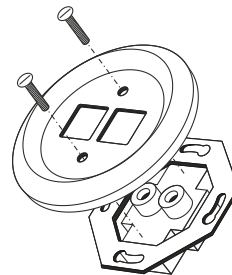

Porcelain switches - repro socket

ROO

DIMENSIONS

VOLTAGE

IP20

WIRING DIAGRAM

MACHINE & WARRANTY

O3ZOR for KATY PATY

Extended warranty:
for porcelain: 50 years
for el. machine: 10 years

DISTANCE BETWEEN BOXES

GAP

for gap below the wall surface
use following reduction

COLORS (SURFACE)

Glossy
Matt

SCREWS

TIGHTENING TORQUE

ASSEMBLY

COMPATIBILITY OF BOXES

FRAGILE

HANDLE WITH CARE

BLOCKED FOR TRANSPORT

Weight: 140g