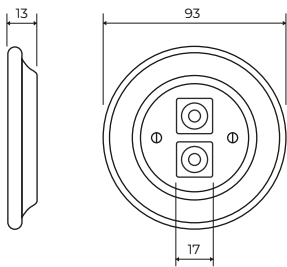

Porcelain switches - repro socket

ROO

DIMENSIONS

VOLTAGE

IP20

WIRING DIAGRAM

MACHINE & WARRANTY

O3ZOR for KATY PATY

Extended warranty:
for porcelain: 50 years
for el. machine: 10 years

DISTANCE BETWEEN BOXES

GAP

for gap below the wall surface
use following reduction

COLORS (SURFACE)

Glossy
Matt

SCREWS

TIGHTENING TORQUE